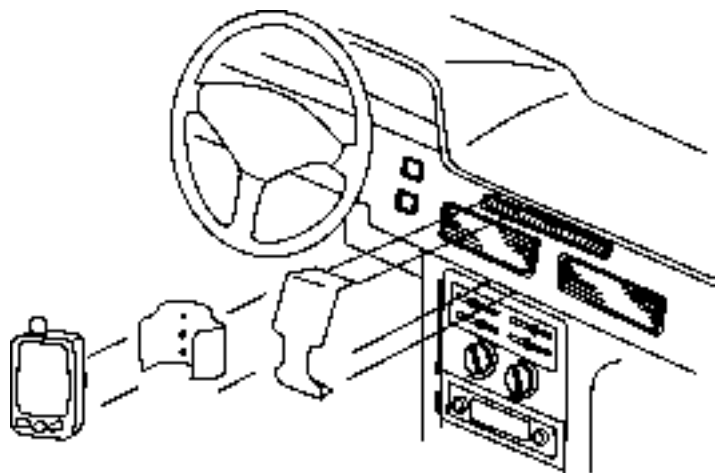

PDA, Handhelds

Holders for PDAs, for installation in cars, trucks, boats etc. Giving you a safer and more convenient driving environment when operating your PDA handheld while driving!

Keep your PDA in a customized holder!

Holders for PDAs, Handhelds

A PDA holder makes it easier and more fun to use your PDA in your vehicle. Keep your PDA in a holder and you will always have it in easy reach -safe and convenient!

With Tilt Swivel

All PDA holders are designed with a tilt swivel. The tilt swivel provides easy adjustment of your PDAs' position for better viewing.

High Quality

The holders have a perfect fit and provides a firm installation. It is easy to place the PDA in the holder, and to take it out of the holder.